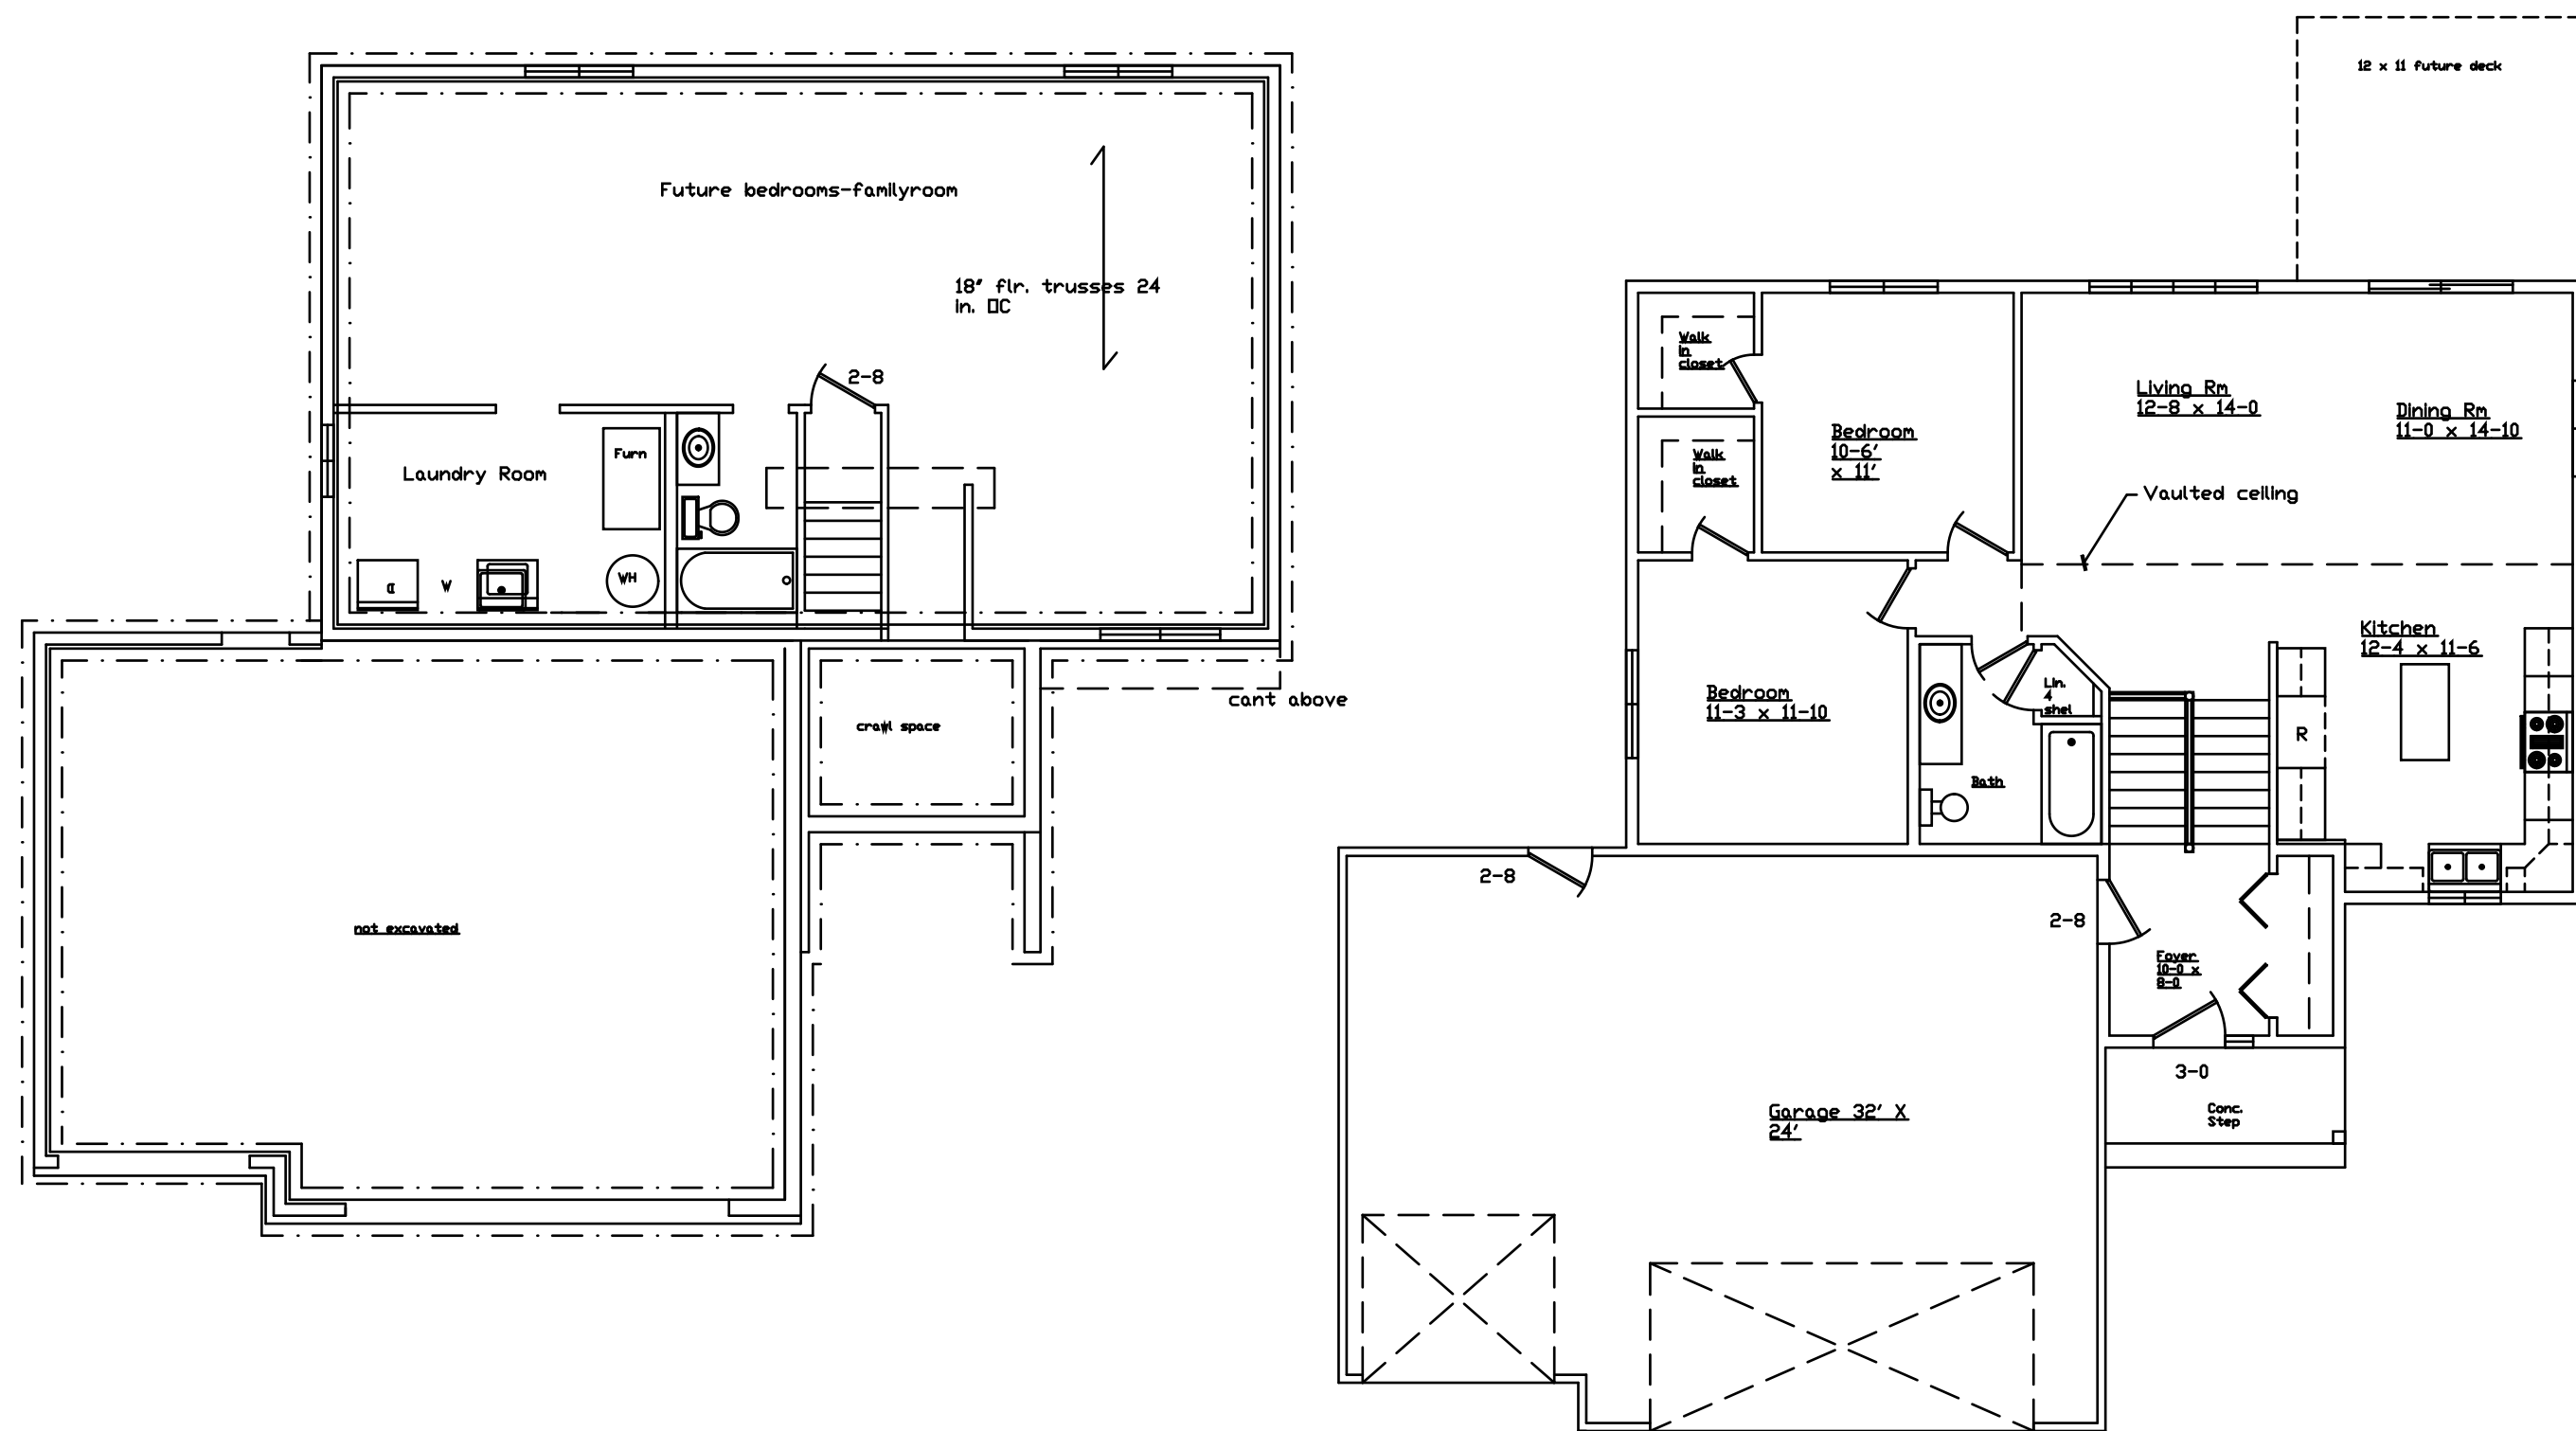

Oakwood II

Split Entry 1063 finished sq. ft 2036 Tot. sq ft
 2 Bedroom